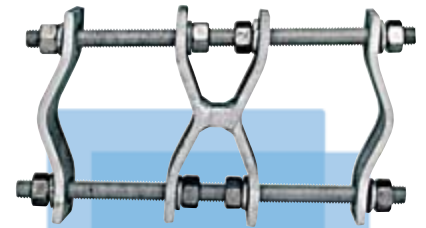

DB365W Mounting Clamps:

For mounting antennas to a wood pole or masonry wall up to 14" (355.6 mm) thickness (5/8" [15.88 mm] diameter hole required.) Clamp jaws fit round member from 1.25" (31.8 mm) to 2.75" (69.85 mm) O.D. galvanized steel. Two clamps supplied.

Net weight – lbs. (kg) 10 (2.20)
Shipping weight – lbs. (kg) 12 (5.45)

V-Bolt Mounting Kits:

V-Bolt Mounting Clamp Kits include stainless steel V-bolts, nuts and washers, and galvanized steel back straps. Set of two.

FITS MEMBERS UP TO:

	Round	Angle (90°)	Angle (60°)	Net Wt.	Shipping Wt.
11653	3" (76.2 mm)	2.00" (50.8 mm)	2.60" (66.0 mm)	2 lbs. (0.91 kg)	3 lbs. (1.36 kg)
11653-4-IN	4" (101.6 mm)	2.80" (71.1 mm)	3.46" (87.8 mm)	2 lbs. (0.91 kg)	3 lbs. (1.36 kg)
11653-5-IN	5" (127.0 mm)	3.50" (88.9 mm)	4.33" (109.9 mm)	3 lbs. (1.36 kg)	4 lbs. (1.82 kg)
11653-6-IN	6" (154.4 mm)	4.24" (107.7 mm)	5.20" (132.0 mm)	4 lbs. (1.82 kg)	5 lbs. (2.27 kg)
11653-7-IN	7" (177.8 mm)	4.95" (125.7 mm)	6.06" (153.9 mm)	4 lbs. (1.82 kg)	5 lbs. (2.27 kg)
11653-8-IN	8" (203.2 mm)	5.50" (139.7 mm)	6.93" (176.0 mm)	5 lbs. (2.27 kg)	6 lbs. (2.73 kg)
11653-9-IN	9" (228.6 mm)	6.36" (161.5 mm)	7.79" (197.8 mm)	5 lbs. (2.27 kg)	6 lbs. (2.73 kg)

Note: Half sizes available.

DB365-OS