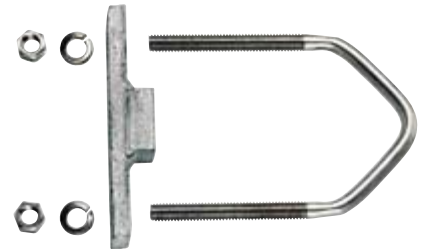

Antenna Mounts

For Vertical & Horizontal Mounts

GENERAL MOUNTS

Hardware & Accessories

DB365-OS Mounting Clamp Kits:

DB365-OS Mounting Clamp Kit includes two clamps that mount antennas to round members from 1.25" (31.8 mm) to 3.5" (89 mm) O.D. or angle members to 3" (76 mm).

DB365W Mounting Clamps:

For mounting antennas to a wood pole or masonry wall up to 14" (355.6 mm) thickness (5/8" [15.88 mm] diameter hole required.) Clamp jaws fit round member from 1.25" (31.8 mm) to 2.75" (69.85 mm) O.D. galvanized steel. Two clamps supplied.

FITS MEMBERS UP TO:

	Round	Angle (90°)	Angle (60°)	Net Wt.	Shipping Wt.
11653	3" (76.2 mm)	2.00" (50.8 mm)	2.60" (66.0 mm)	2 lbs. (0.91 kg)	3 lbs. (1.36 kg)
11653-4-IN	4" (101.6 mm)	2.80" (71.1 mm)	3.46" (87.8 mm)	2 lbs. (0.91 kg)	3 lbs. (1.36 kg)
11653-5-IN	5" (127.0 mm)	3.50" (88.9 mm)	4.33" (109.9 mm)	3 lbs. (1.36 kg)	4 lbs. (1.82 kg)
11653-6-IN	6" (154.4 mm)	4.24" (107.7 mm)	5.20" (132.0 mm)	4 lbs. (1.82 kg)	5 lbs. (2.27 kg)
11653-7-IN	7" (177.8 mm)	4.95" (125.7 mm)	6.06" (153.9 mm)	4 lbs. (1.82 kg)	5 lbs. (2.27 kg)
11653-8-IN	8" (203.2 mm)	5.50" (139.7 mm)	6.93" (176.0 mm)	5 lbs. (2.27 kg)	6 lbs. (2.73 kg)
11653-9-IN	9" (228.6 mm)	6.36" (161.5 mm)	7.79" (197.8 mm)	5 lbs. (2.27 kg)	6 lbs. (2.73 kg)

Note: Half sizes available.

DB365-OS

DB365W

11653