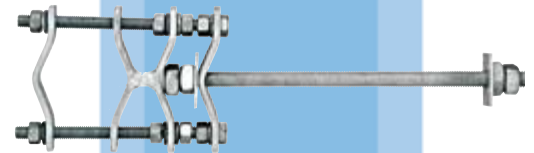

Antenna Mounts

For Vertical & Horizontal Mounts

GENERAL MOUNTS

Hardware & Accessories

DB365-OS Mounting Clamp Kits:

DB365-OS Mounting Clamp Kit includes two clamps that mount antennas to round members from 1.25" (31.8 mm) to 3.5" (89 mm) O.D. or angle members to 3" (76 mm).

Net weight – lbs. (kg) 7 (3.18)
Shipping weight – lbs. (kg) 8 (3.63)

For Oversize Mounting Order:

FITS MEMBERS UP TO:

	Round	Angle (90°)	Angle (60°)	Net Wt.	Shipping Wt.
DB365-SP5	5" (127 mm)	3.54" (89.9 mm)	4.33" (109.9 mm)	14 lbs. (6.36 kg)	15 lbs. (6.8 kg)
DB365-SP7	7" (177.8 mm)	4.95" (125.7 mm)	6.06" (153.9 mm)	16 lbs. (7.27 kg)	16 lbs. (7.27 kg)
DB365-SP9	9" (228.6 mm)	6.36" (161.54 mm)	7.79" (197.8 mm)	17 lbs. (7.73 kg)	18 lbs. (8.18 kg)

DB365W Mounting Clamps:

For mounting antennas to a wood pole or masonry wall up to 14" (355.6 mm) thickness (5/8" [15.88 mm] diameter hole required.) Clamp jaws fit round member from 1.25" (31.8 mm) to 2.75" (69.85 mm) O.D. galvanized steel. Two clamps supplied.

Net weight – lbs. (kg) 10 (2.20)
Shipping weight – lbs. (kg) 12 (5.45)

V-Bolt Mounting Kits:

V-Bolt Mounting Clamp Kits include stainless steel V-bolts, nuts and washers, and galvanized steel back straps. Set of two.

FITS MEMBERS UP TO: